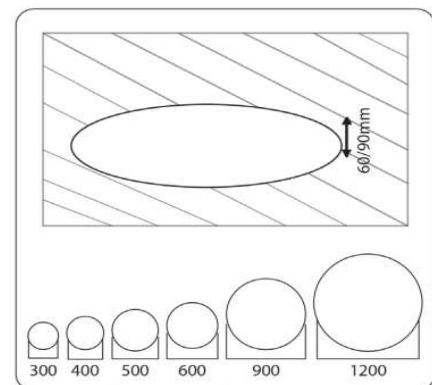

Remarks:-

Address: Plot #7 Saroorpur-Nangla Industrial Area,Ballabgarh-Sohna Road,Faridabad-121005

Email: info@sovitron.com